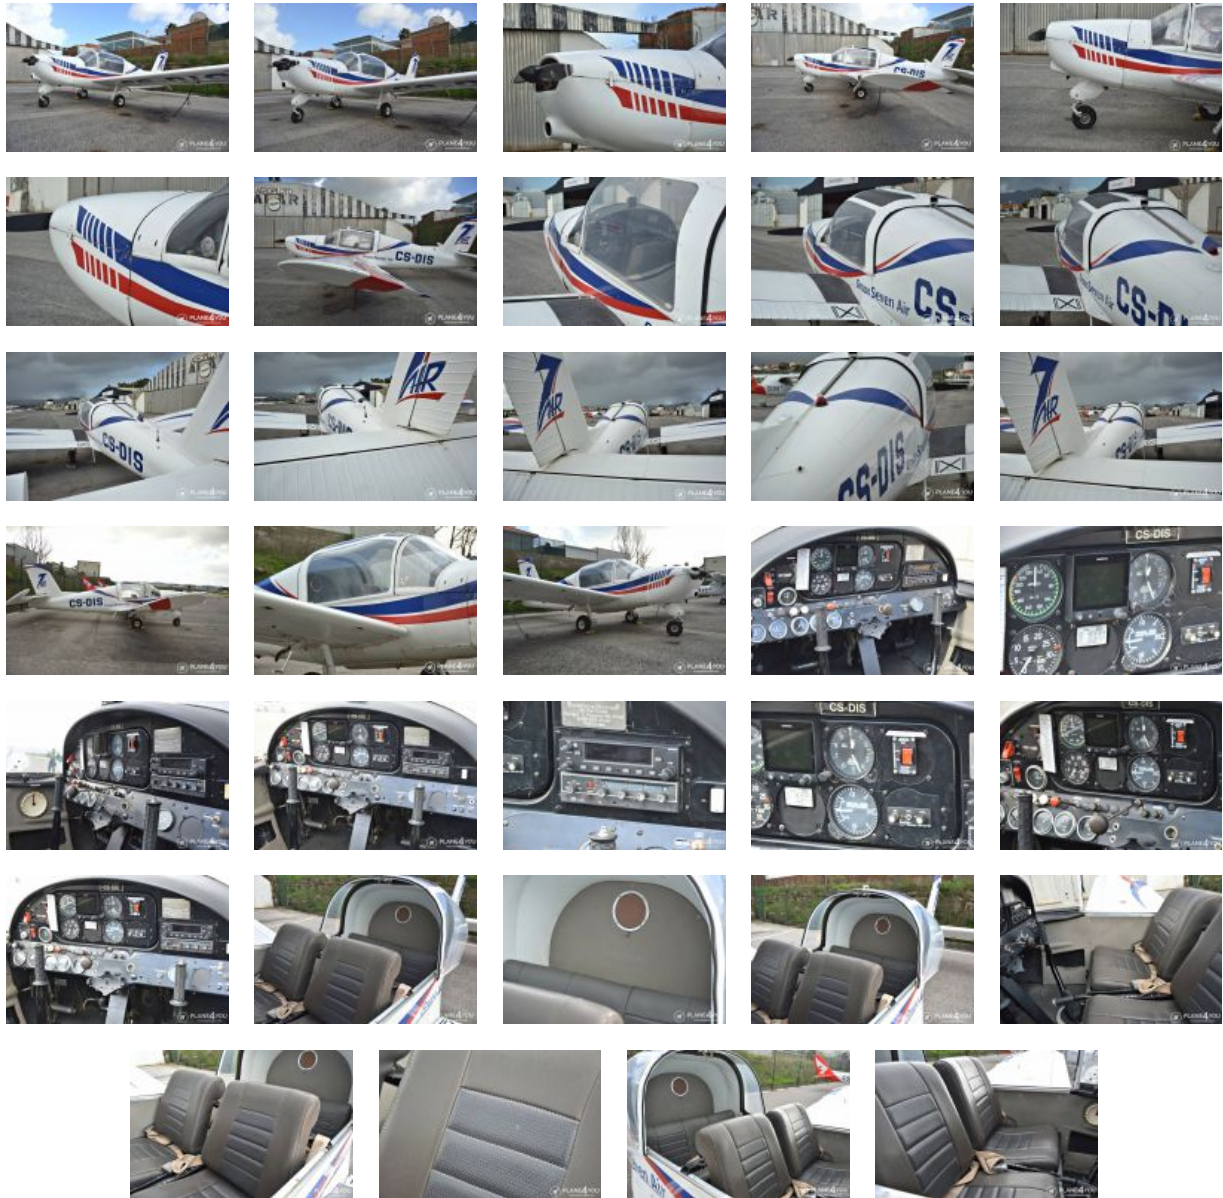

City/Aerodrome TBA

Description Used by private flight school for time building. Very cheap aircraft for cheap flying.

Purpose of aircraft: Basic training and time building

Serial number: 1295

Registration: CS-DIS (Portugal - EASA)

We offer this aircraft as exclusive broker - contact us for any questions

Airplane time state

TTAF: 6267h

ENGINE:
Engine model Continental O-200-A
Engine serial number 285451-R
Engine TBO 1800h
Engine TSO 1362h
Last engine overhaul 10/2013
Remaining hours on engine 438h
Remaining time on engine Until 10/2025

Interior

Visual condition 8/10
Seats type Leather
Interior color Grey

Exterior

Visual condition 8/10
Paint color (paint scheme) Custom paint
Signs Stickers

Avionics

NAV/COM1: GARMIN GTR 225A (8.33)
Transponder: KT76A
ELT: Artex ME-406
Intercom: Sigtronics SPA-400
Additional equipment: GARMIN G5