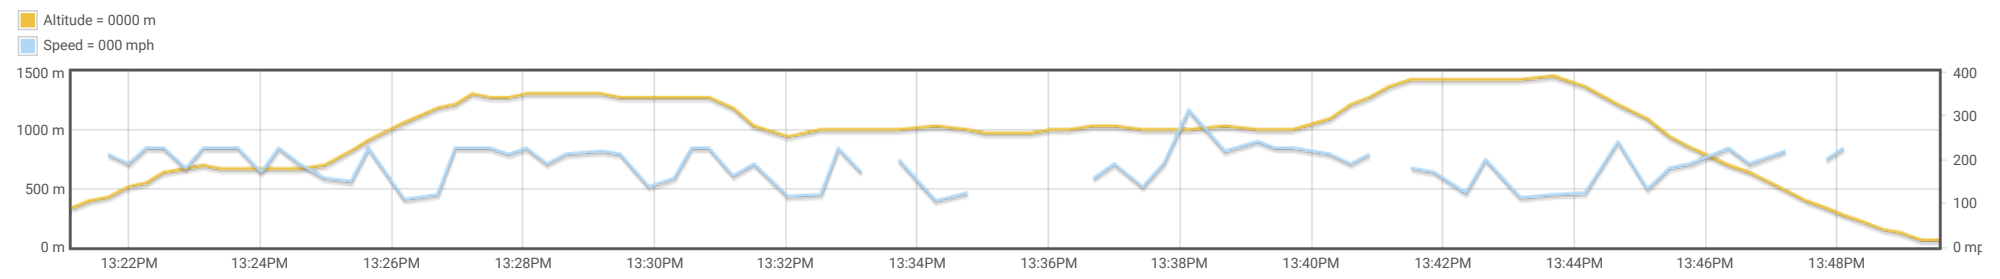

Community

Company

Flight Track Log - Related Links

- [Live Flight Tracker \(G-WINS\)](#)
- [Flight → G-WINS 03-Nov-2022 \(JER / EGJJ\)](#)

Times and Time Zones

All times are in GMT time to prevent confusion due to time zone crossing. See the [G-WINS flight status page for this flight](#) to view local times or [setup timezone preferences in your user account](#).

GMT	Lat	Lon	Dir	kts	meters
01:21PM	49.21	-2.22	← 273°	165	335

GMT	Lat	Lon	Dir	kts	meters
01:21PM	49.21	-2.23	← 261°		396
01:21PM	49.20	-2.24	↙ 227°	184	427
01:22PM	49.19	-2.25	↙ 211°	165	518
01:22PM	49.18	-2.24	↓ 180°	196	549
01:22PM	49.18	-2.23	↓ 170°	196	640
01:22PM	49.17	-2.23	↓ 163°	156	671
01:23PM	49.16	-2.22	↓ 160°	196	701
01:23PM	49.15	-2.21	↓ 158°	196	671
01:23PM	49.14	-2.21	↓ 162°	196	671
01:24PM	49.13	-2.21	↓ 166°	149	671
01:24PM	49.12	-2.20	↓ 164°	196	671
01:24PM	49.11	-2.18	↘ 141°	165	671
01:24PM	49.11	-2.15	→ 105°	136	701
01:25PM	49.11	-2.13	→ 90°	130	823
01:25PM	49.12	-2.11	→ 87°	196	914
01:26PM	49.11	-2.08	→ 92°	95	1067
01:26PM	49.12	-2.05	→ 84°	104	1189
01:26PM	49.12	-2.03	→ 85°	196	1219
01:27PM	49.12	-2.02	→ 85°	196	1311
01:27PM	49.12	-2.00	→ 91°	196	1280
01:27PM	49.12	-1.98	→ 91°	184	1280
01:28PM	49.12	-1.97	→ 90°	196	1311
01:28PM	49.12	-1.94	→ 90°	165	1311
01:28PM	49.12	-1.92	→ 91°	184	1311
01:29PM	49.12	-1.89	→ 93°	190	1311
01:29PM	49.11	-1.87	→ 94°	184	1280
01:29PM	49.11	-1.84	→ 104°	120	1280
01:30PM	49.09	-1.84	↘ 129°	136	1280
01:30PM	49.08	-1.85	↓ 198°	196	1280
01:30PM	49.08	-1.87	↙ 239°	196	1280
01:31PM	49.08	-1.89	← 255°	142	1189
01:31PM	49.08	-1.90	← 258°	165	1036
01:32PM	49.08	-1.93	← 263°	101	945
01:32PM	49.08	-1.95	← 267°	104	1006
01:32PM	49.08	-1.96	← 271°	196	1006
01:33PM	49.08	-1.97	← 272°	149	1006
01:33PM	49.08	-1.98	← 274°		1006
01:33PM	49.08	-2.00	← 274°	174	1006
01:34PM	49.08	-2.02	← 263°	92	1036
01:34PM	49.07	-2.03	← 257°	108	1006